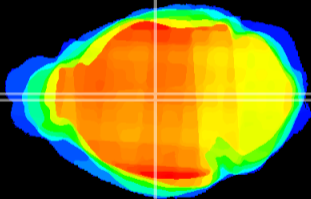

Coronal

Sagittal-R

Sagittal-L

ViBrism: CX02924
Horizontal

MD