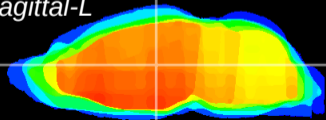

Coronal

Sagittal-R

Sagittal-L

ViBrism: CX02924
Horizontal

MD