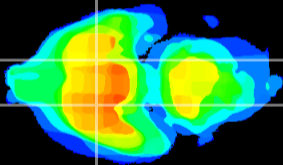

Coronal

Sagittal-R

Sagittal-L

ViBrism: CX02925
Horizontal

S0