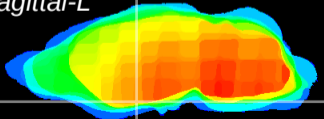

Coronal

Sagittal-R

Sagittal-L

ViBrism: CX02925
Horizontal

S0