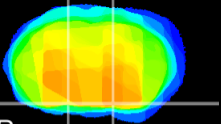

Coronal

Sagittal-R

Sagittal-L

ViBrism: CX02925
Horizontal

S0