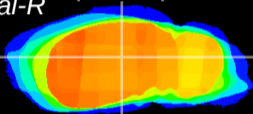

Coronal

Sagittal-R

Sagittal-L

ViBrism: CX02929
Horizontal

LG