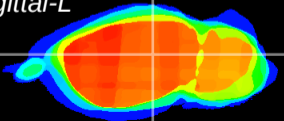

Coronal

Sagittal-R

Sagittal-L

ViBrism: CX02929
Horizontal

LG