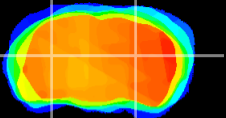

Coronal

Sagittal-R

Sagittal-L

ViBrism: CX02929
Horizontal

LG