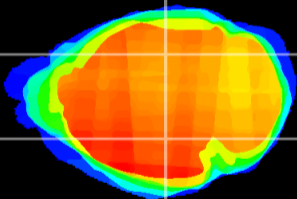

Coronal

Sagittal-R

Sagittal-L

ViBrism: CX02929
Horizontal

LG