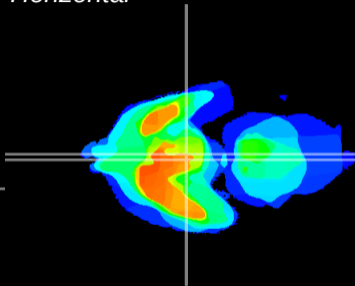

Coronal

Sagittal-R

Sagittal-L

ViBrism: CX02932
Horizontal

Arc