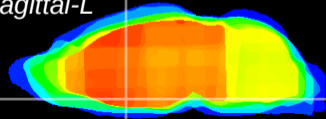

Coronal

Sagittal-R

Sagittal-L

ViBrism: CX02932
Horizontal

MPA