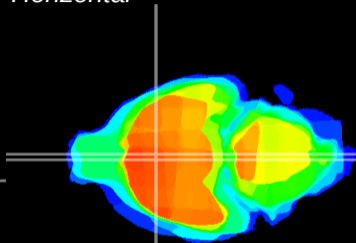

Coronal

Sagittal-R

Sagittal-L

ViBrism: CX02932
Horizontal

MPA