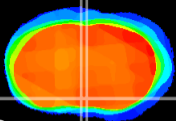

Coronal

Sagittal-R

Sagittal-L

ViBrism: CX02932
Horizontal

MPA