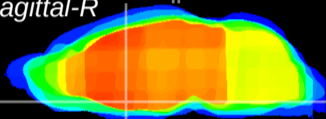

Coronal

Sagittal-R

Sagittal-L

ViBrism: CX02932
Horizontal

MPA