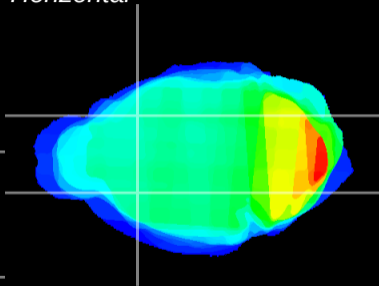

Coronal

Sagittal-R

Sagittal-L

ViBrism: CX02938
Horizontal

CPU lateral