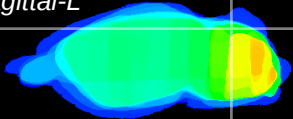

Coronal

Sagittal-R

Sagittal-L

ViBrism: CX02938
Horizontal

Cb lobe