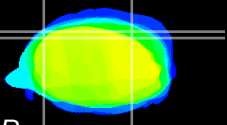

Coronal

Sagittal-R

Sagittal-L

ViBrism: CX02938
Horizontal

Cb lobe