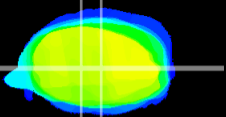

Coronal

Sagittal-R

Sagittal-L

ViBrism: CX02938
Horizontal

MVe