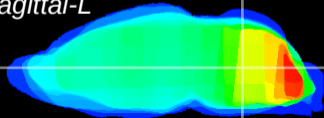

Coronal

Sagittal-R

Sagittal-L

ViBrism: CX02938
Horizontal

MVe