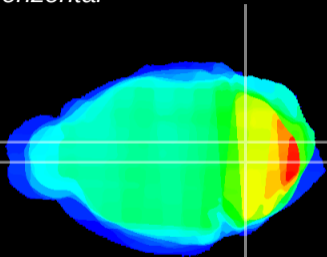

Coronal

Sagittal-R

Sagittal-L

ViBrism: CX02938
Horizontal

MVe