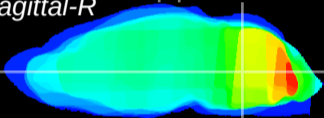

Coronal

Sagittal-R

Sagittal-L

ViBrism: CX02938
Horizontal

MVe