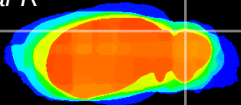

Coronal

Sagittal-R

Sagittal-L

ViBrism: CX02941
Horizontal

Cb lobe