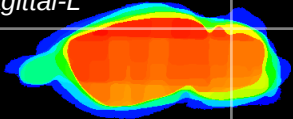

Coronal

Sagittal-R

Sagittal-L

ViBrism: CX02941
Horizontal

Cb lobe