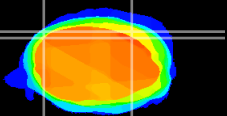

Coronal

Sagittal-R

Sagittal-L

ViBrism: CX02941
Horizontal

Cb lobe