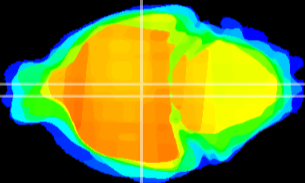

Coronal

Sagittal-R

Sagittal-L

ViBrism: CX02942
Horizontal

DM