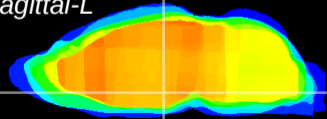

Coronal

Sagittal-R

Sagittal-L

ViBrism: CX02942
Horizontal

DM