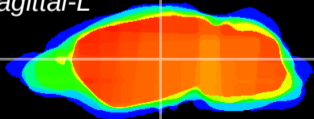

Coronal

Sagittal-R

Sagittal-L

ViBrism: CX02944
Horizontal

VPM/VPL