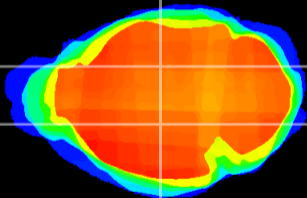

Coronal

Sagittal-R

Sagittal-L

ViBrism: CX02944
Horizontal

VPM/VPL