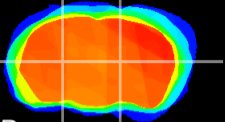

Coronal

Sagittal-R

Sagittal-L

ViBrism: CX02944
Horizontal

VPM/VPL