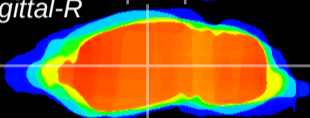

Coronal

Sagittal-R

Sagittal-L

ViBrism: CX02944
Horizontal

VPM/VPL