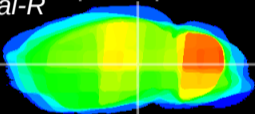

Coronal

Sagittal-R

Sagittal-L

ViBrism: CX02945
Horizontal

MG