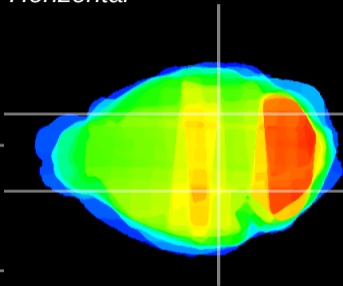

Coronal

Sagittal-R

Sagittal-L

ViBrism: CX02945
Horizontal

MG