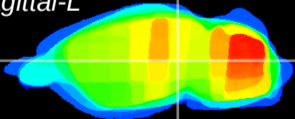

Coronal

Sagittal-R

Sagittal-L

ViBrism: CX02945
Horizontal

MG