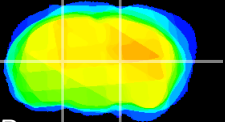

Coronal

Sagittal-R

Sagittal-L

ViBrism: CX02945
Horizontal

VPM/VPL