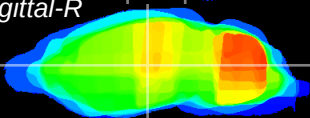

Coronal

Sagittal-R

Sagittal-L

ViBrism: CX02945
Horizontal

VPM/VPL