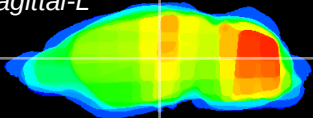

Coronal

Sagittal-R

Sagittal-L

ViBrism: CX02945
Horizontal

VPM/VPL