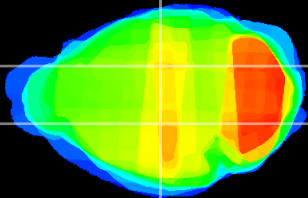

Coronal

Sagittal-R

Sagittal-L

ViBrism: CX02945
Horizontal

VPM/VPL