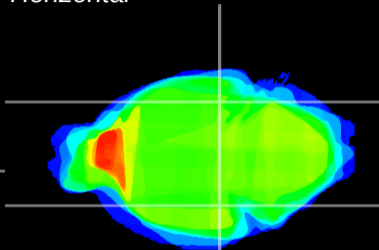

Coronal

Sagittal-R

Sagittal-L

ViBrism: CX02947
Horizontal

ventral S