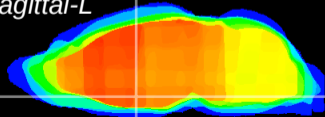

Coronal

Sagittal-R

Sagittal-L

ViBrisM: CX02950  
Horizontal

SPa dorsal