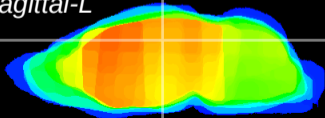

Coronal

Sagittal-R

Sagittal-L

ViBrism: CX02954
Horizontal

DG