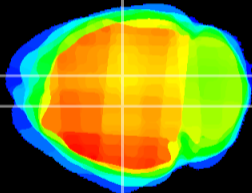

Coronal

Sagittal-R

Sagittal-L

ViBrism: CX02954
Horizontal

DG