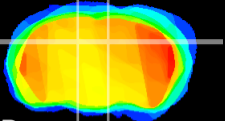

Coronal

Sagittal-R

Sagittal-L

ViBrism: CX02954
Horizontal

DG