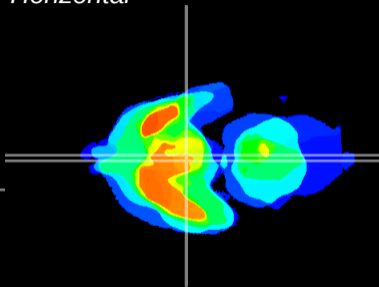

Coronal

Sagittal-R

Sagittal-L

ViBrism: CX02962
Horizontal

Arc