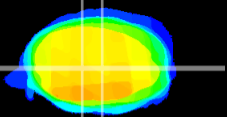

Coronal

Sagittal-R

Sagittal-L

ViBrism: CX02964
Horizontal

MVe