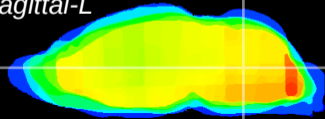

Coronal

Sagittal-R

Sagittal-L

ViBrism: CX02964
Horizontal

MVe