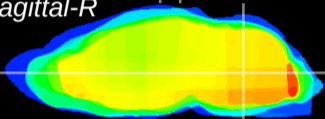

Coronal

Sagittal-R

Sagittal-L

ViBrism: CX02964
Horizontal

MVe