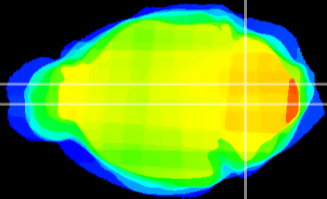

Coronal

Sagittal-R

Sagittal-L

ViBrism: CX02964
Horizontal

MVe