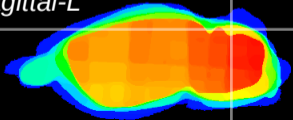

Coronal

Sagittal-R

Sagittal-L

ViBrism: CX02965
Horizontal

Cb lobe