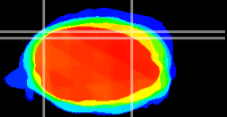

Coronal

Sagittal-R

Sagittal-L

ViBrism: CX02965
Horizontal

Cb lobe