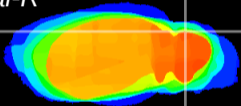

Coronal

Sagittal-R

Sagittal-L

ViBrism: CX02965
Horizontal

Cb lobe