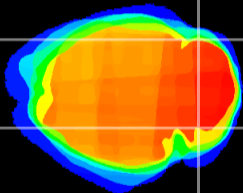

Coronal

Sagittal-R

Sagittal-L

ViBrism: CX02965
Horizontal

Cb lobe