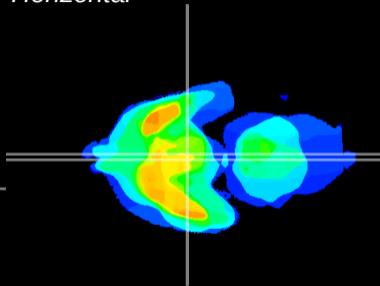

Coronal

Sagittal-R

Sagittal-L

ViBrism: CX02971
Horizontal

Arc