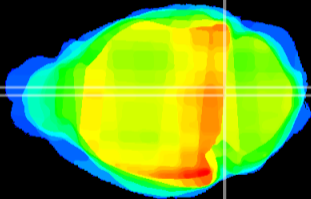

Coronal

Sagittal-R

Sagittal-L

ViBrism: CX02977
Horizontal

Tg