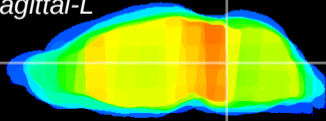

Coronal

Sagittal-R

Sagittal-L

ViBrism: CX02977
Horizontal

Tg