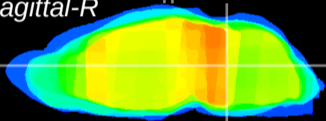

Coronal

Sagittal-R

Sagittal-L

ViBrism: CX02977
Horizontal

Tg