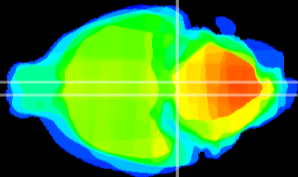

Coronal

Sagittal-R

Sagittal-L

ViBrism: CX02981
Horizontal

Pn