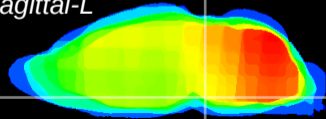

Coronal

Sagittal-R

Sagittal-L

ViBrism: CX02981
Horizontal

Pn