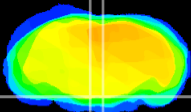

Coronal

Sagittal-R

Sagittal-L

ViBrism: CX02981
Horizontal

Pn