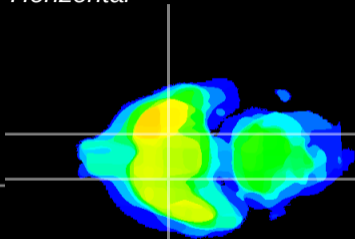

Coronal

Sagittal-R

Sagittal-L

ViBriSM: CX02987
Horizontal

S0