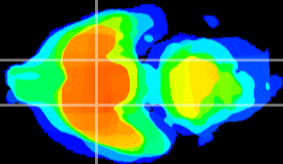

Coronal

Sagittal-R

Sagittal-L

ViBrism: CX02989
Horizontal

S0