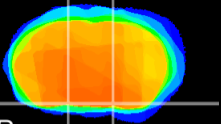

Coronal

Sagittal-R

Sagittal-L

ViBrism: CX02989
Horizontal

S0