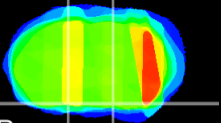

Coronal

Sagittal-R

Sagittal-L

ViBrism: CX03005
Horizontal

S0