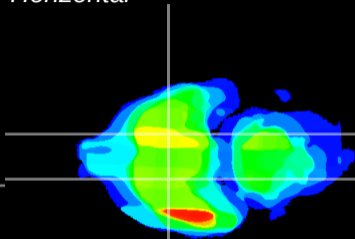

Coronal

Sagittal-R

Sagittal-L

ViBrism: CX03005
Horizontal

S0