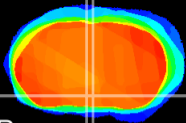

Coronal

Sagittal-R

Sagittal-L

ViBrism: CX03006
Horizontal

SPa dorsal