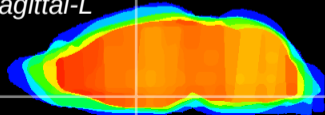

Coronal

Sagittal-R

Sagittal-L

ViBrism: CX03006
Horizontal

SPa dorsal