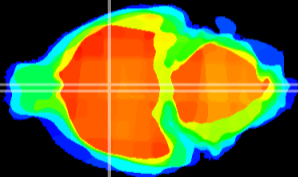

Coronal

Sagittal-R

Sagittal-L

ViBrism: CX03006
Horizontal

SPa dorsal