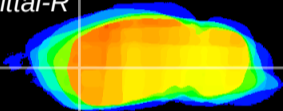

Coronal

Sagittal-R

Sagittal-L

ViBrisM: CX03010
Horizontal

CPU lateral