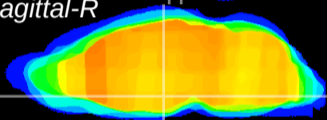

Coronal

Sagittal-R

Sagittal-L

ViBrism: CX03018
Horizontal

DM