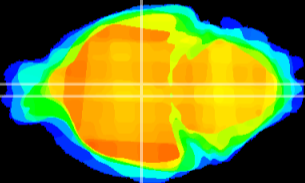

Coronal

Sagittal-R

Sagittal-L

ViBrism: CX03018
Horizontal

DM