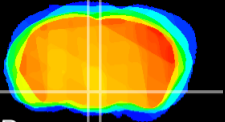

Coronal

Sagittal-R

Sagittal-L

ViBrism: CX03018
Horizontal

DM