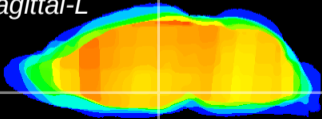

Coronal

Sagittal-R

Sagittal-L

ViBrism: CX03018
Horizontal

DM