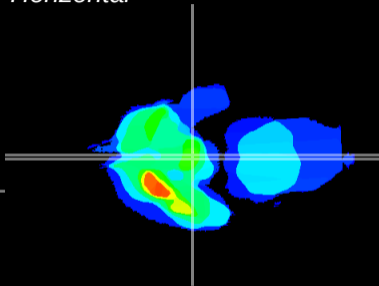

Coronal

Sagittal-R

Sagittal-L

ViBrism: CX03019
Horizontal

ME