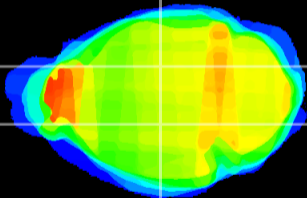

Coronal

Sagittal-R

Sagittal-L

ViBrism: CX03021
Horizontal

VPM/VPL