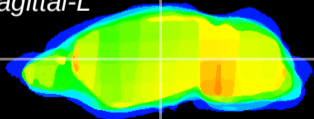

Coronal

Sagittal-R

Sagittal-L

ViBrism: CX03021
Horizontal

VPM/VPL