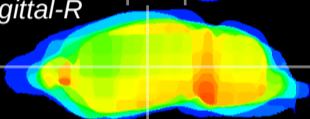

Coronal

Sagittal-R

Sagittal-L

ViBrism: CX03021
Horizontal

VPM/VPL