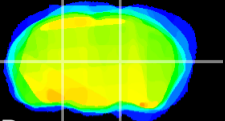

Coronal

Sagittal-R

Sagittal-L

ViBrism: CX03021
Horizontal

VPM/VPL