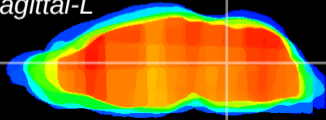

Coronal

Sagittal-R

Sagittal-L

ViBrism: CX03023
Horizontal

Tg