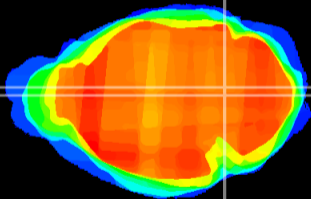

Coronal

Sagittal-R

Sagittal-L

ViBrism: CX03023
Horizontal

Tg