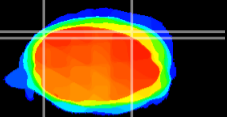

Coronal

Sagittal-R

Sagittal-L

ViBriSM: CX03024
Horizontal

Cb lobe