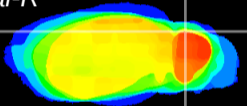

Coronal

Sagittal-R

Sagittal-L

ViBriSM: CX03024
Horizontal

Cb lobe