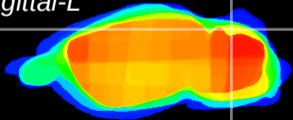

Coronal

Sagittal-R

Sagittal-L

ViBrism: CX03026
Horizontal

Cb lobe