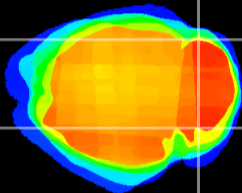

Coronal

Sagittal-R

Sagittal-L

ViBrism: CX03026
Horizontal

Cb lobe