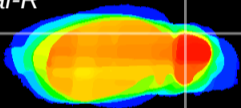

Coronal

Sagittal-R

Sagittal-L

ViBrism: CX03026
Horizontal

Cb lobe