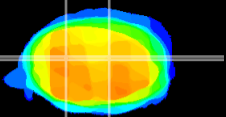

Coronal

Sagittal-R

Sagittal-L

ViBrism: CX03031
Horizontal

Cb nucleus