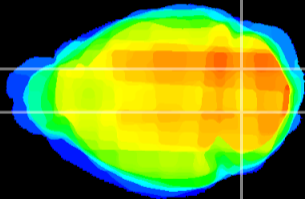

Coronal

Sagittal-R

Sagittal-L

ViBrism: CX03031
Horizontal

Cb nucleus