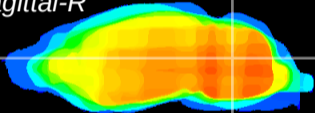

Coronal

Sagittal-R

Sagittal-L

ViBrism: CX03031
Horizontal

Cb nucleus