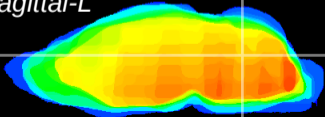

Coronal

Sagittal-R

Sagittal-L

ViBrism: CX03031
Horizontal

Cb nucleus