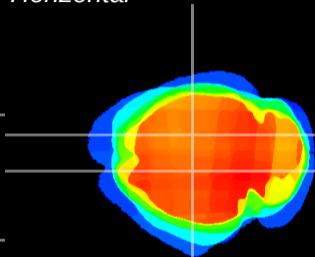

Coronal

Sagittal-R

Sagittal-L

ViBrism: CX03033
Horizontal

CA1