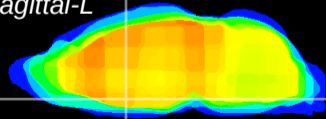

Coronal

Sagittal-R

Sagittal-L

ViBriSM: CX03036
Horizontal

MPA