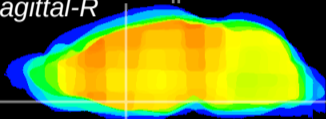

Coronal

Sagittal-R

Sagittal-L

ViBriSM: CX03036
Horizontal

MPA