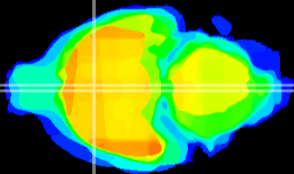

Coronal

Sagittal-R

Sagittal-L

ViBriSM: CX03036
Horizontal

MPA