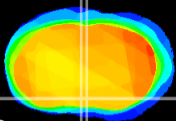

Coronal

Sagittal-R

Sagittal-L

ViBriSM: CX03036
Horizontal

MPA