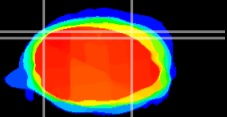

Coronal

Sagittal-R

Sagittal-L

ViBrism: CX03038
Horizontal

Cb lobe