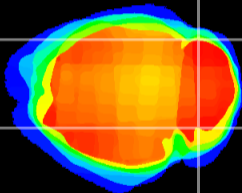

Coronal

Sagittal-R

Sagittal-L

ViBrism: CX03038
Horizontal

Cb lobe