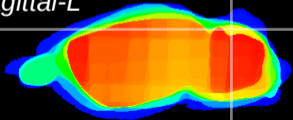

Coronal

Sagittal-R

Sagittal-L

ViBrism: CX03038
Horizontal

Cb lobe