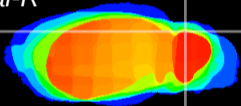

Coronal

Sagittal-R

Sagittal-L

ViBrism: CX03038
Horizontal

Cb lobe