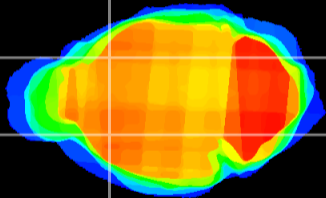

Coronal

Sagittal-R

Sagittal-L

ViBrism: CX03041  
Horizontal

CPU lateral