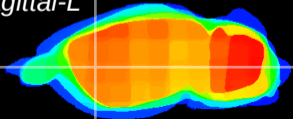

Coronal

Sagittal-R

Sagittal-L

ViBrism: CX03041  
Horizontal

CPU lateral