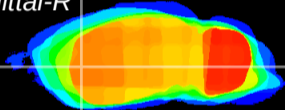

Coronal

Sagittal-R

Sagittal-L

ViBrism: CX03041  
Horizontal

CPU lateral