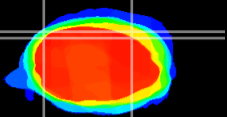

Coronal

Sagittal-R

Sagittal-L

ViBrisM: CX03041
Horizontal

Cb lobe