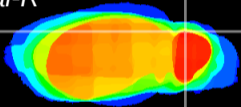

Coronal

Sagittal-R

Sagittal-L

ViBrisM: CX03041
Horizontal

Cb lobe