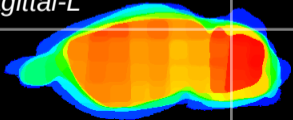

Coronal

Sagittal-R

Sagittal-L

ViBrisM: CX03041
Horizontal

Cb lobe