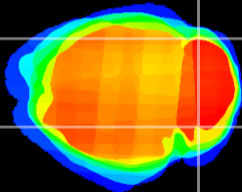

Coronal

Sagittal-R

Sagittal-L

ViBrisM: CX03041
Horizontal

Cb lobe