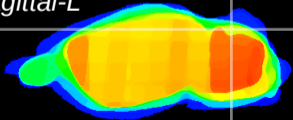

Coronal

Sagittal-R

Sagittal-L

ViBriSm: CX03045
Horizontal

Cb lobe