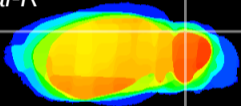

Coronal

Sagittal-R

Sagittal-L

ViBriSm: CX03045
Horizontal

Cb lobe