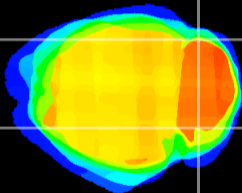

Coronal

Sagittal-R

Sagittal-L

ViBriSm: CX03045
Horizontal

Cb lobe