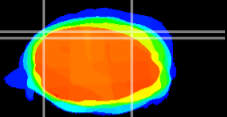

Coronal

Sagittal-R

Sagittal-L

ViBriSm: CX03045
Horizontal

Cb lobe