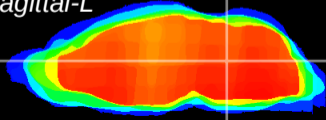

Coronal

Sagittal-R

Sagittal-L

ViBriSM: CX03046
Horizontal

Tg