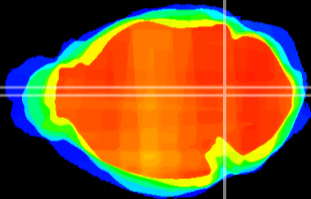

Coronal

Sagittal-R

Sagittal-L

ViBriSM: CX03046
Horizontal

Tg