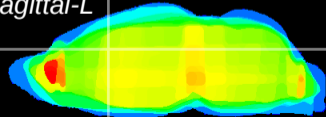

Coronal

Sagittal-R

Sagittal-L

ViBrism: CX03054
Horizontal

Cx cingulate