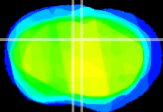

Coronal

Sagittal-R

Sagittal-L

ViBrism: CX03054
Horizontal

Cx cingulate