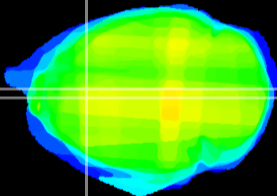

Coronal

Sagittal-R

Sagittal-L

ViBrism: CX03054
Horizontal

Cx cingulate