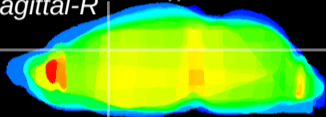

Coronal

Sagittal-R

Sagittal-L

ViBrism: CX03054
Horizontal

Cx cingulate