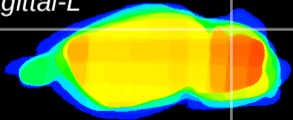

Coronal

Sagittal-R

Sagittal-L

ViBrism: CX03056
Horizontal

Cb lobe