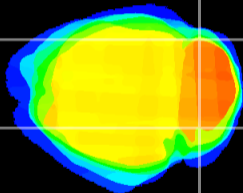

Coronal

Sagittal-R

Sagittal-L

ViBrism: CX03056
Horizontal

Cb lobe