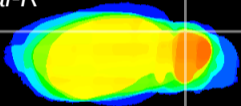

Coronal

Sagittal-R

Sagittal-L

ViBrism: CX03056
Horizontal

Cb lobe