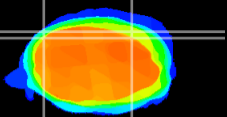

Coronal

Sagittal-R

Sagittal-L

ViBrism: CX03056
Horizontal

Cb lobe