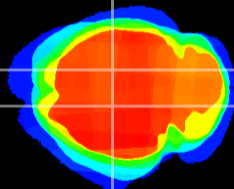

Coronal

Sagittal-R

Sagittal-L

ViBrism: CX03058
Horizontal

CA1