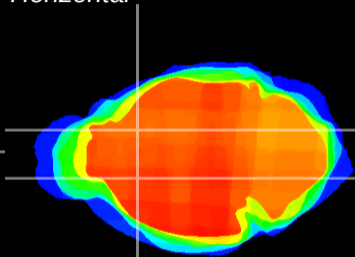

Coronal

Sagittal-R

Sagittal-L

ViBrism: CX03058
Horizontal

CPU medial