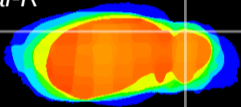

Coronal

Sagittal-R

Sagittal-L

ViBrism: CX03059
Horizontal

Cb lobe