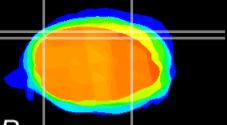

Coronal

Sagittal-R

Sagittal-L

ViBrism: CX03059
Horizontal

Cb lobe