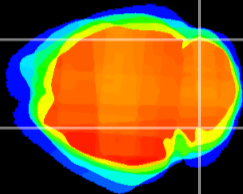

Coronal

Sagittal-R

Sagittal-L

ViBrism: CX03059
Horizontal

Cb lobe