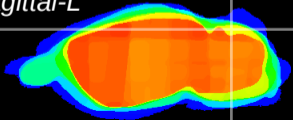

Coronal

Sagittal-R

Sagittal-L

ViBrism: CX03059
Horizontal

Cb lobe