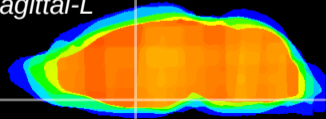

Coronal

Sagittal-R

Sagittal-L

ViBrism: CX03059  
Horizontal

SPa ventral