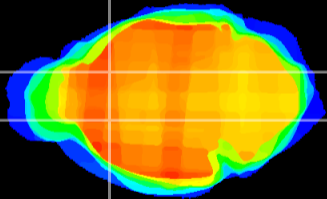

Coronal

Sagittal-R

Sagittal-L

ViBris: CX03060
Horizontal

CPU medial