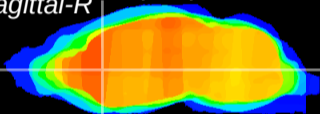

Coronal

Sagittal-R

Sagittal-L

ViBris: CX03060
Horizontal

CPU medial