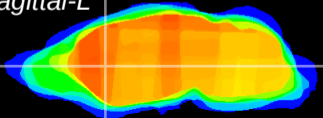

Coronal

Sagittal-R

Sagittal-L

ViBris: CX03060
Horizontal

CPU medial