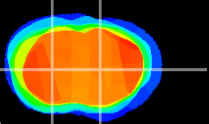

Coronal

Sagittal-R

Sagittal-L

ViBris: CX03060
Horizontal

CPU medial