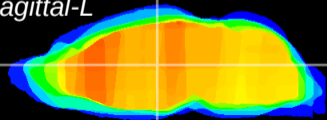

Coronal

Sagittal-R

Sagittal-L

ViBrism: CX03060
Horizontal

MD