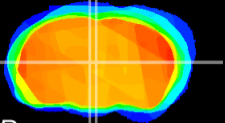

Coronal

Sagittal-R

Sagittal-L

ViBrism: CX03060
Horizontal

MD