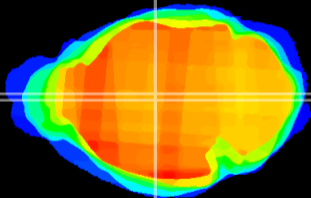

Coronal

Sagittal-R

Sagittal-L

ViBrism: CX03060
Horizontal

MD