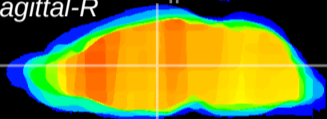

Coronal

Sagittal-R

Sagittal-L

ViBrism: CX03060
Horizontal

MD