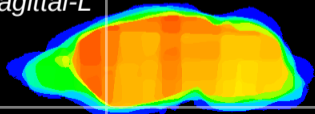

Coronal

Sagittal-R

Sagittal-L

ViBrism: CX03060
Horizontal

Tu