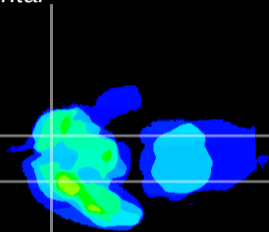

Coronal

Sagittal-R

Sagittal-L

ViBrism: CX03060
Horizontal

Tu